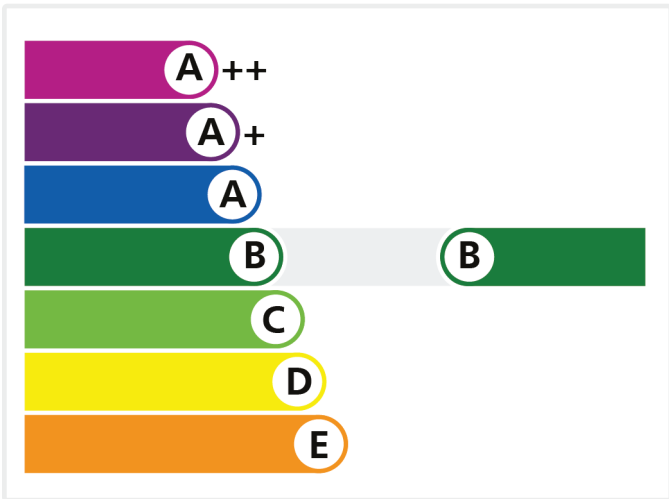

Whiteline Manufacturing Ltd

58BW Casement

'B' Rate